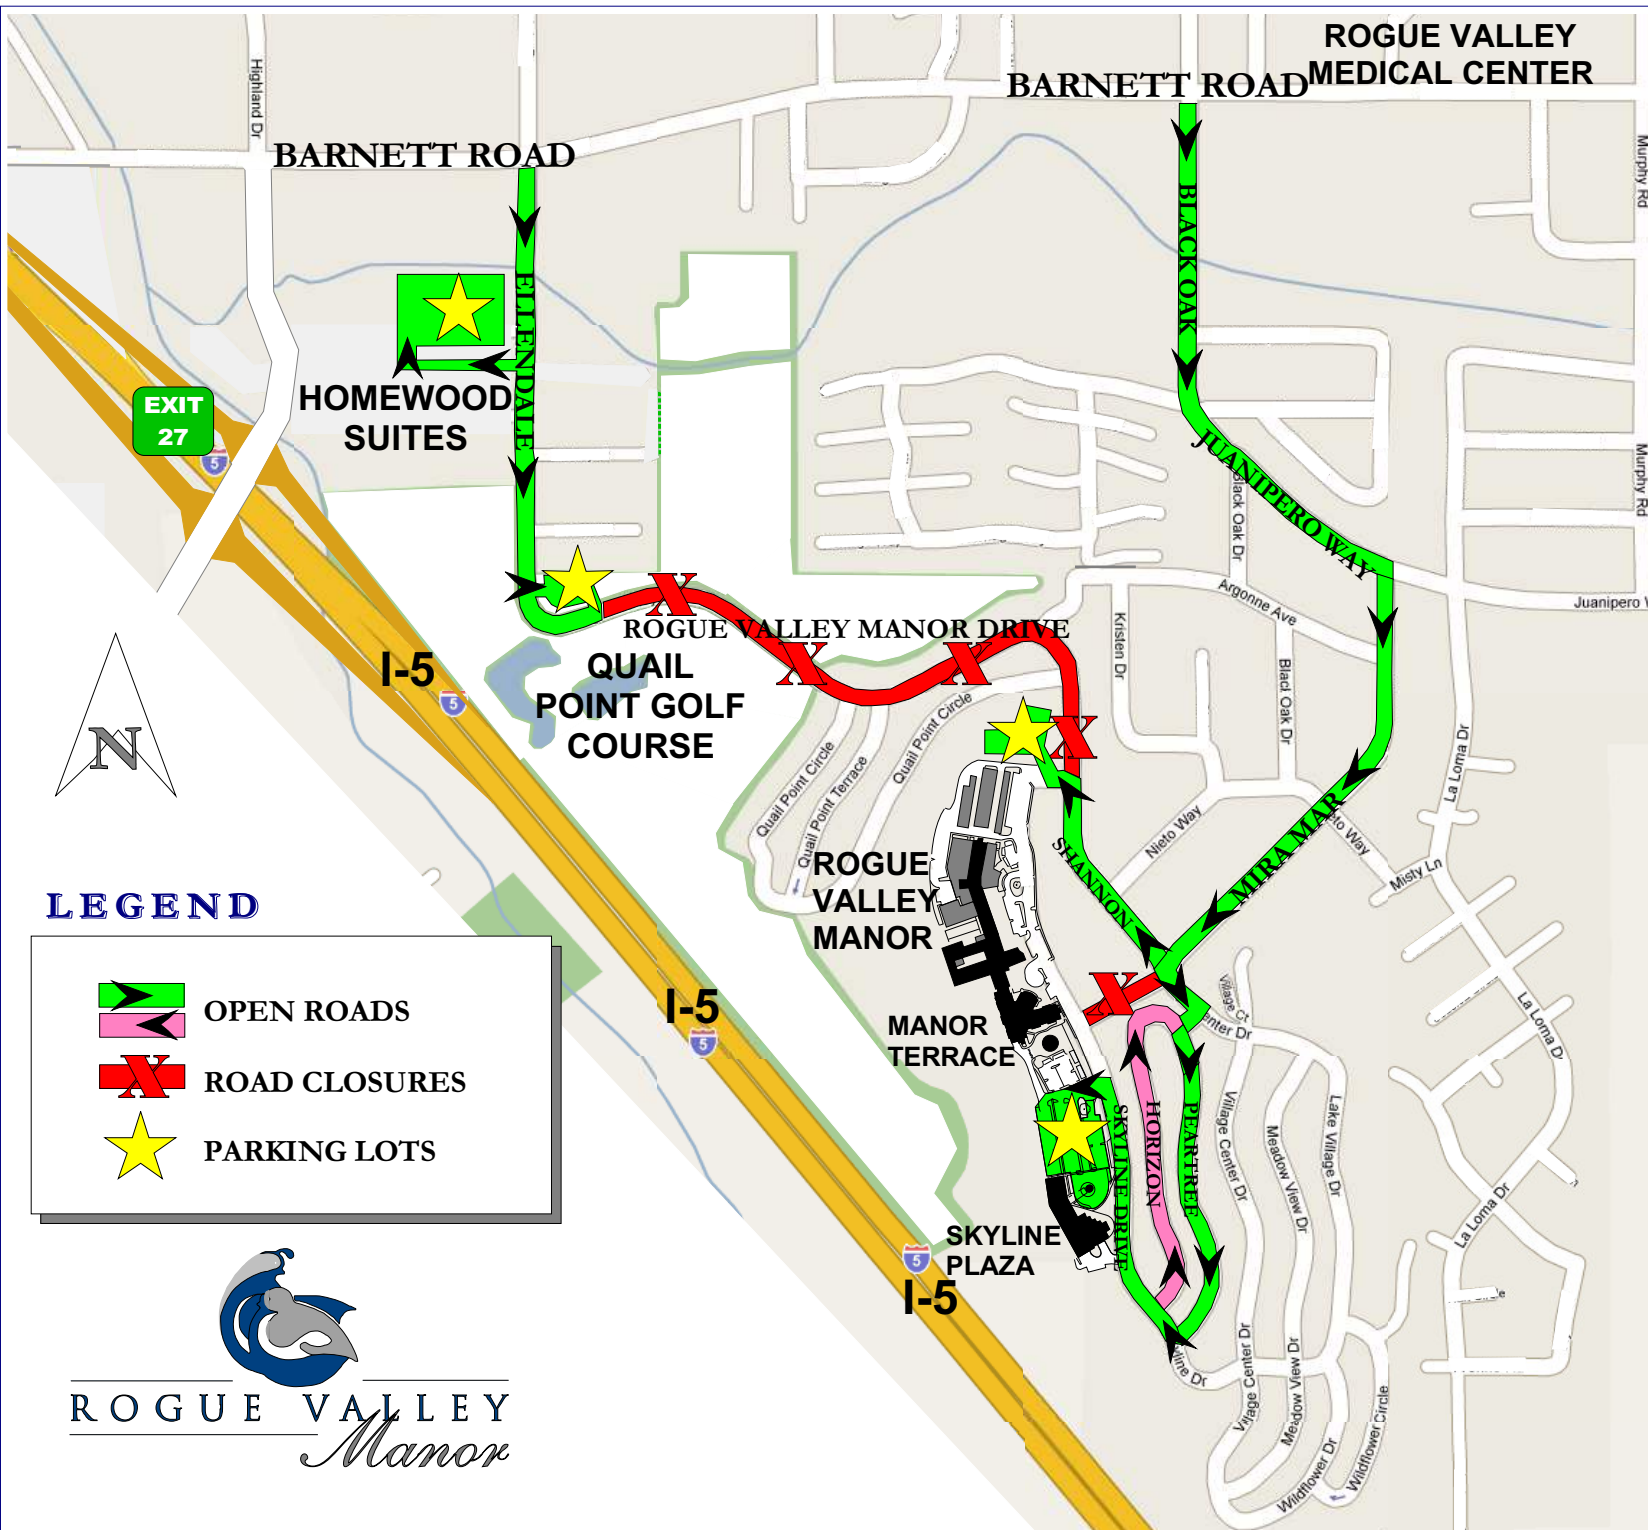

# SNOW ROUTES

RVM SNOWLINE 857-7669

For Changes or Updates Please Contact Reginald D. Kinnaman at EMAIL: [rdk@retirement.org](mailto:rdk@retirement.org) PHONE: 541-857-7334

REV 02.24.11

## LEGEND

-  OPEN ROADS
-  ROAD CLOSURES
-  PARKING LOTS